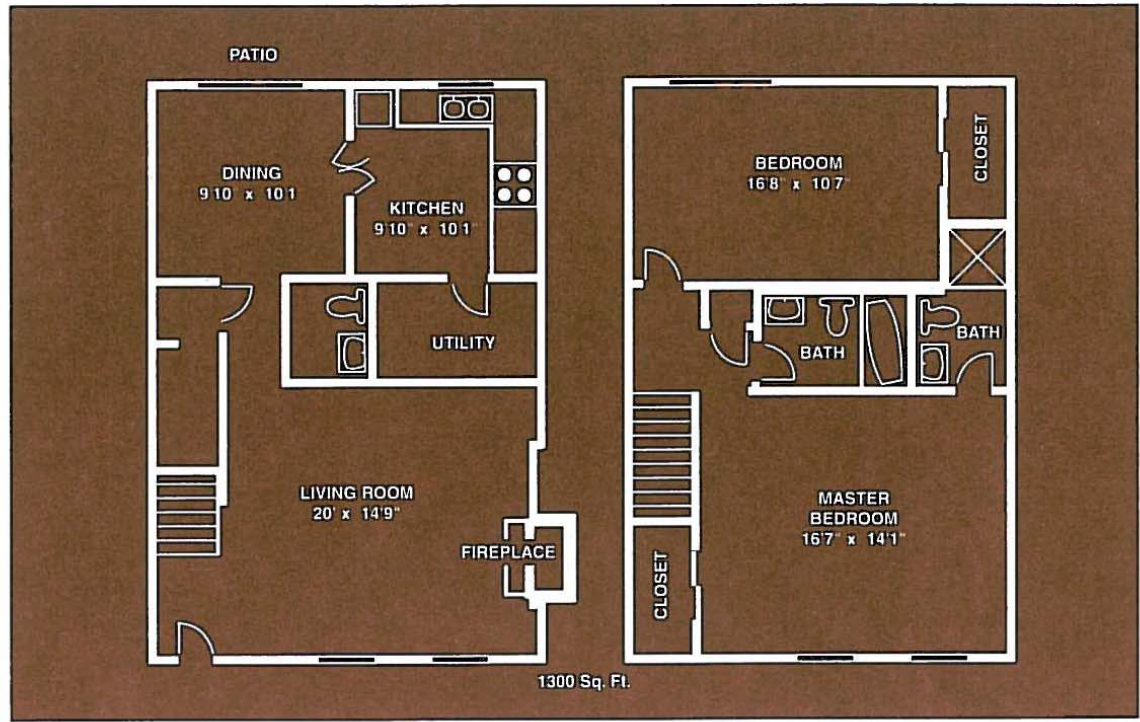

THE THOMAS JEFFERSON

- ☞ Formal Dining Room
- ☞ Fireplace
- ☞ Private Patio
- ☞ Washer/dryer hookup

Monthly Rent

Security Deposit

* Dimensions are approximate

865 Revere Village Court • Centerville, Ohio 45458 • Phone: 937-433-5371 • Fax: 937-433-8675